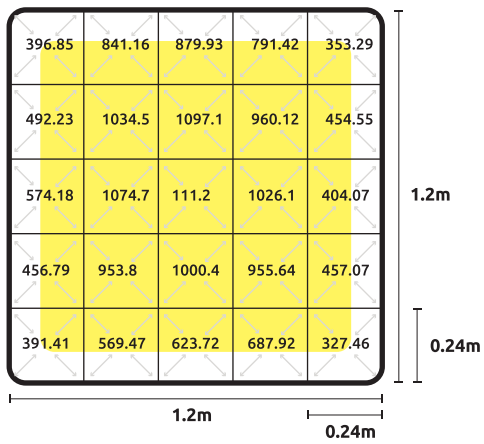

LU

The Zeus fixture can also be externally controlled with a Lumatek digital lighting controller featuring automated dimming, temperature safety control, Sunrise & Sunset Mode for up to 100 fixtures.

HEIGHT TO TEST POINT **15cm**

CANOPY AVERAGE **PPFD**

**1,2m x 1,2m: 716.63  $\mu\text{mol}/\text{m}^2/\text{s}$**

HEIGHT TO TEST POINT **100cm**

CANOPY AVERAGE **PPFD**

**1,2m x 1,2m: 412.26  $\mu\text{mol}/\text{m}^2/\text{s}$**